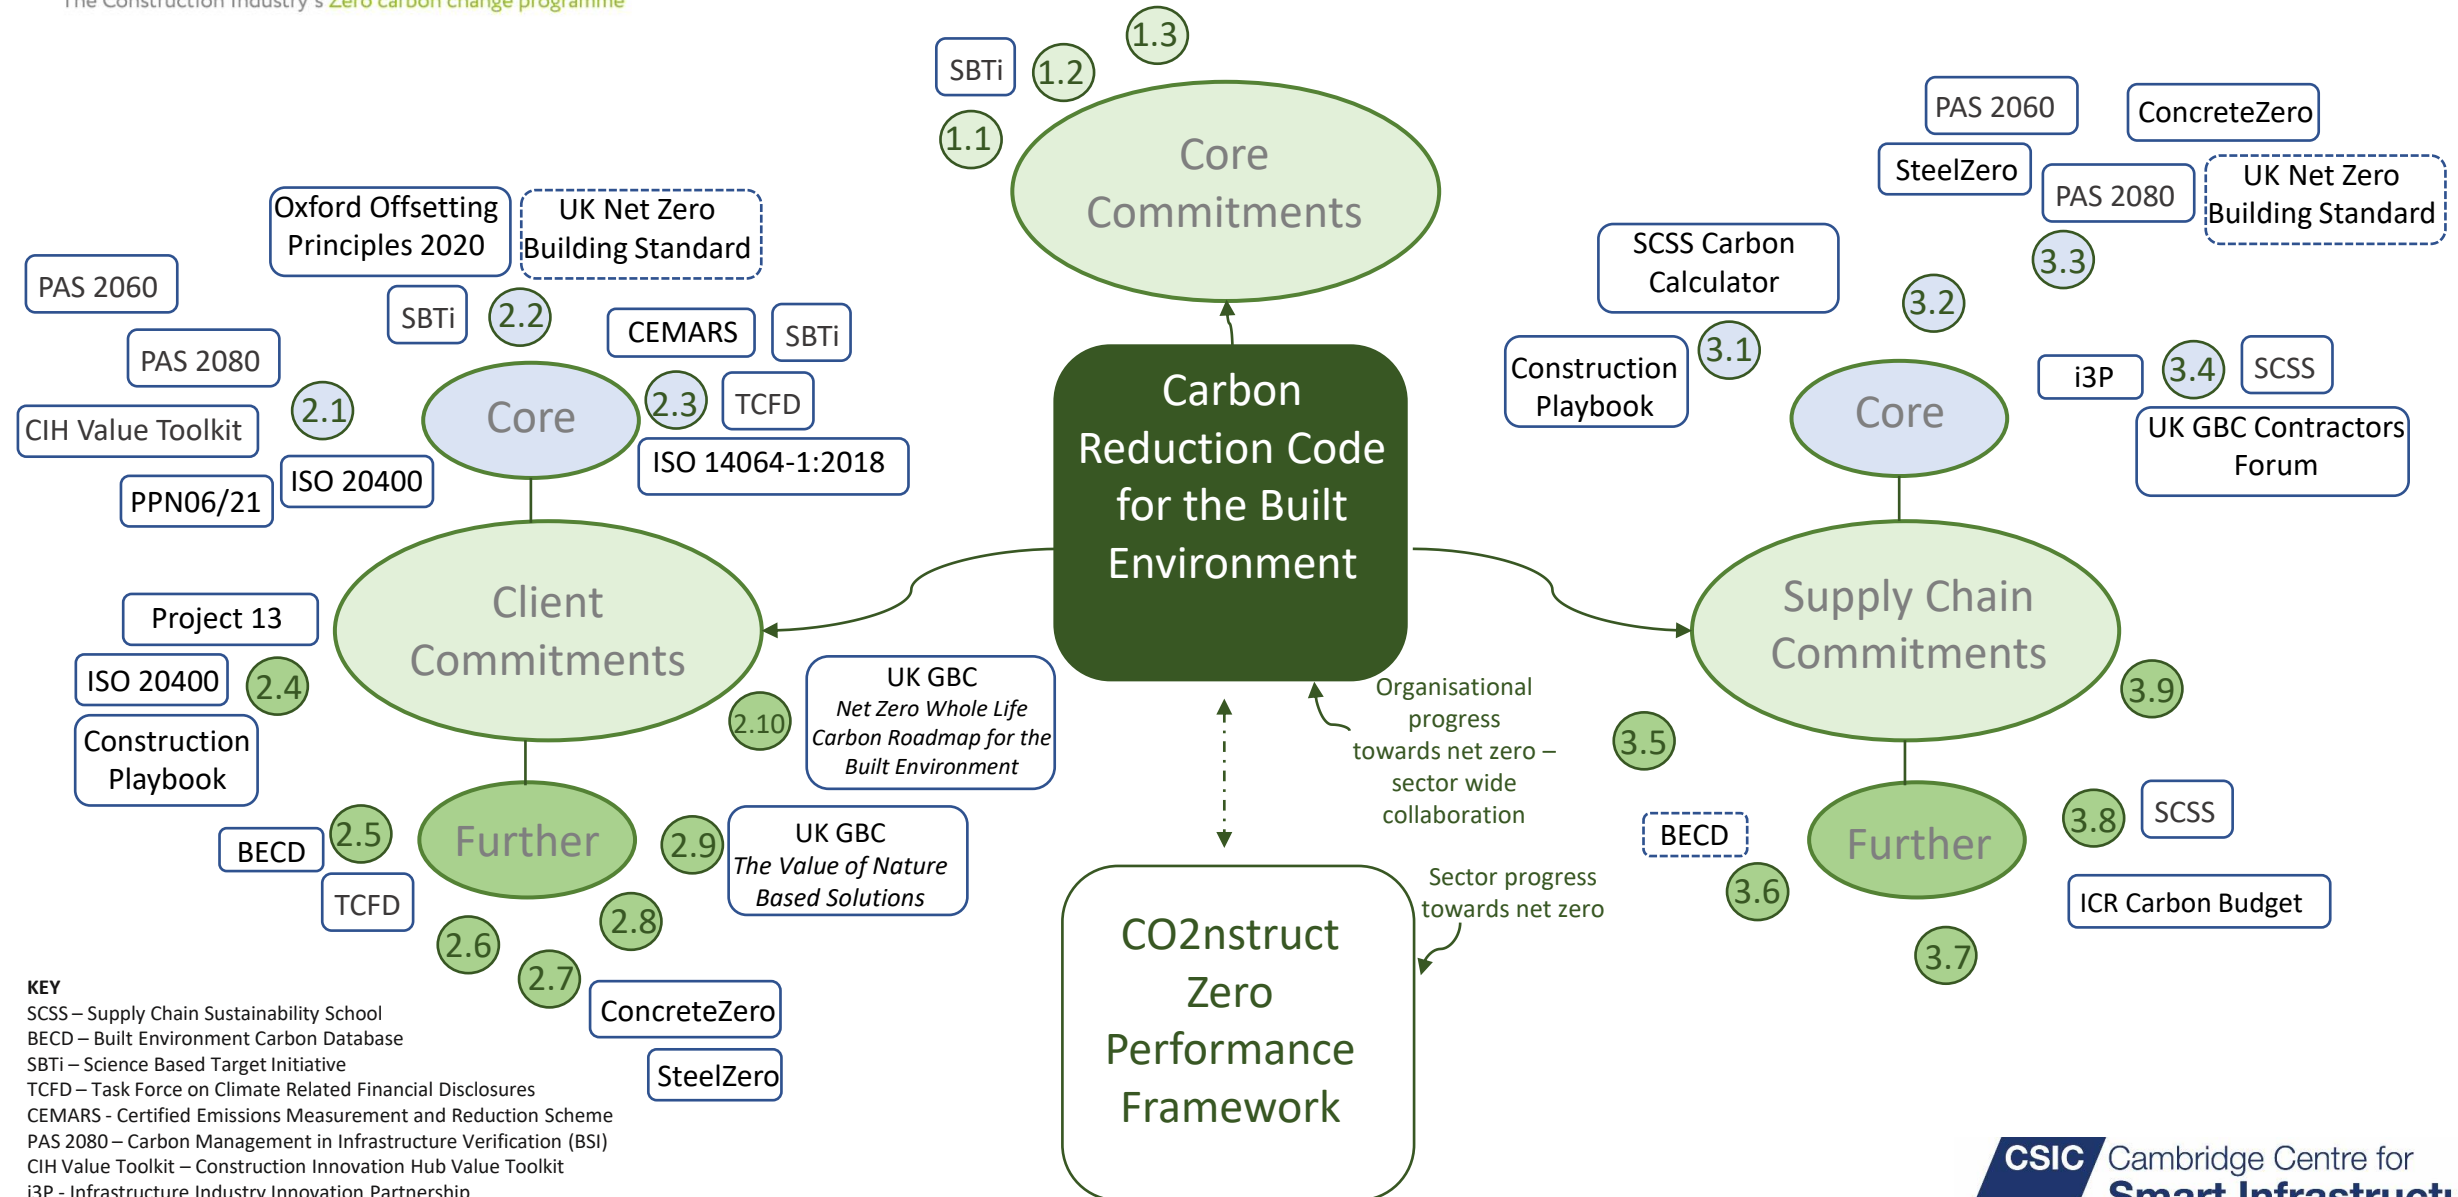

Carbon Code for the Built Environment Ecosystem Map

KEY
 SCSS – Supply Chain Sustainability School
 BECD – Built Environment Carbon Database
 SBTi – Science Based Target Initiative
 TCFD – Task Force on Climate Related Financial Disclosures
 CEMARS - Certified Emissions Measurement and Reduction Scheme
 PAS 2080 – Carbon Management in Infrastructure Verification (BSI)
 CIH Value Toolkit – Construction Innovation Hub Value Toolkit
 i3P - Infrastructure Industry Innovation Partnership
 UK GBC – UK Green Building Council
 ICR – Infrastructure Carbon Review
 Note: dashed lines indicate a resource that is still under development

Carbon Reduction Code for the Built Environment Ecosystem Mapping Table	Carbon Code Commitments																					
	Core			Client									Supply Chain									
	1.1	1.2	1.3	Client Core			Client Further						SC Core				SC Further					
Initiative/Resource	1.1	1.2	1.3	2.1	2.2	2.3	2.4	2.5	2.6	2.7	2.8	2.9	2.1	3.1	3.2	3.3	3.4	3.5	3.6	3.7	3.8	3.9
Science Based Targets Initiative (SBTi)	x	x			x	x																
PAS 2080				x												x						
PAS 2060				x												x						
ISO 20400				x			x															
PPN06/21				x																		
CIH Value Toolkit				x																		
CEMARS						x																
TCFD						x		x														
ISO 14064-1:2018						x																
Oxford Offsetting Principles 2020					x																	
UK Net Zero Building Standard					x											x						
Project 13							x															
Construction Playbook							x							x								
BECD								x											x			
ConcreteZero										x						x						
SteelZero											x					x						
UK GBC - The Value of Nature Based Solutions												x										
UK GBC Net Zero Whole Life Carbon Roadmap for the Built Environment													x									
SCSS Carbon Calculator														x								
i3P																	x					
SCSS																	x				x	
UK GBC Contractors Forum																	x					
ICR Carbon Budget																					x	