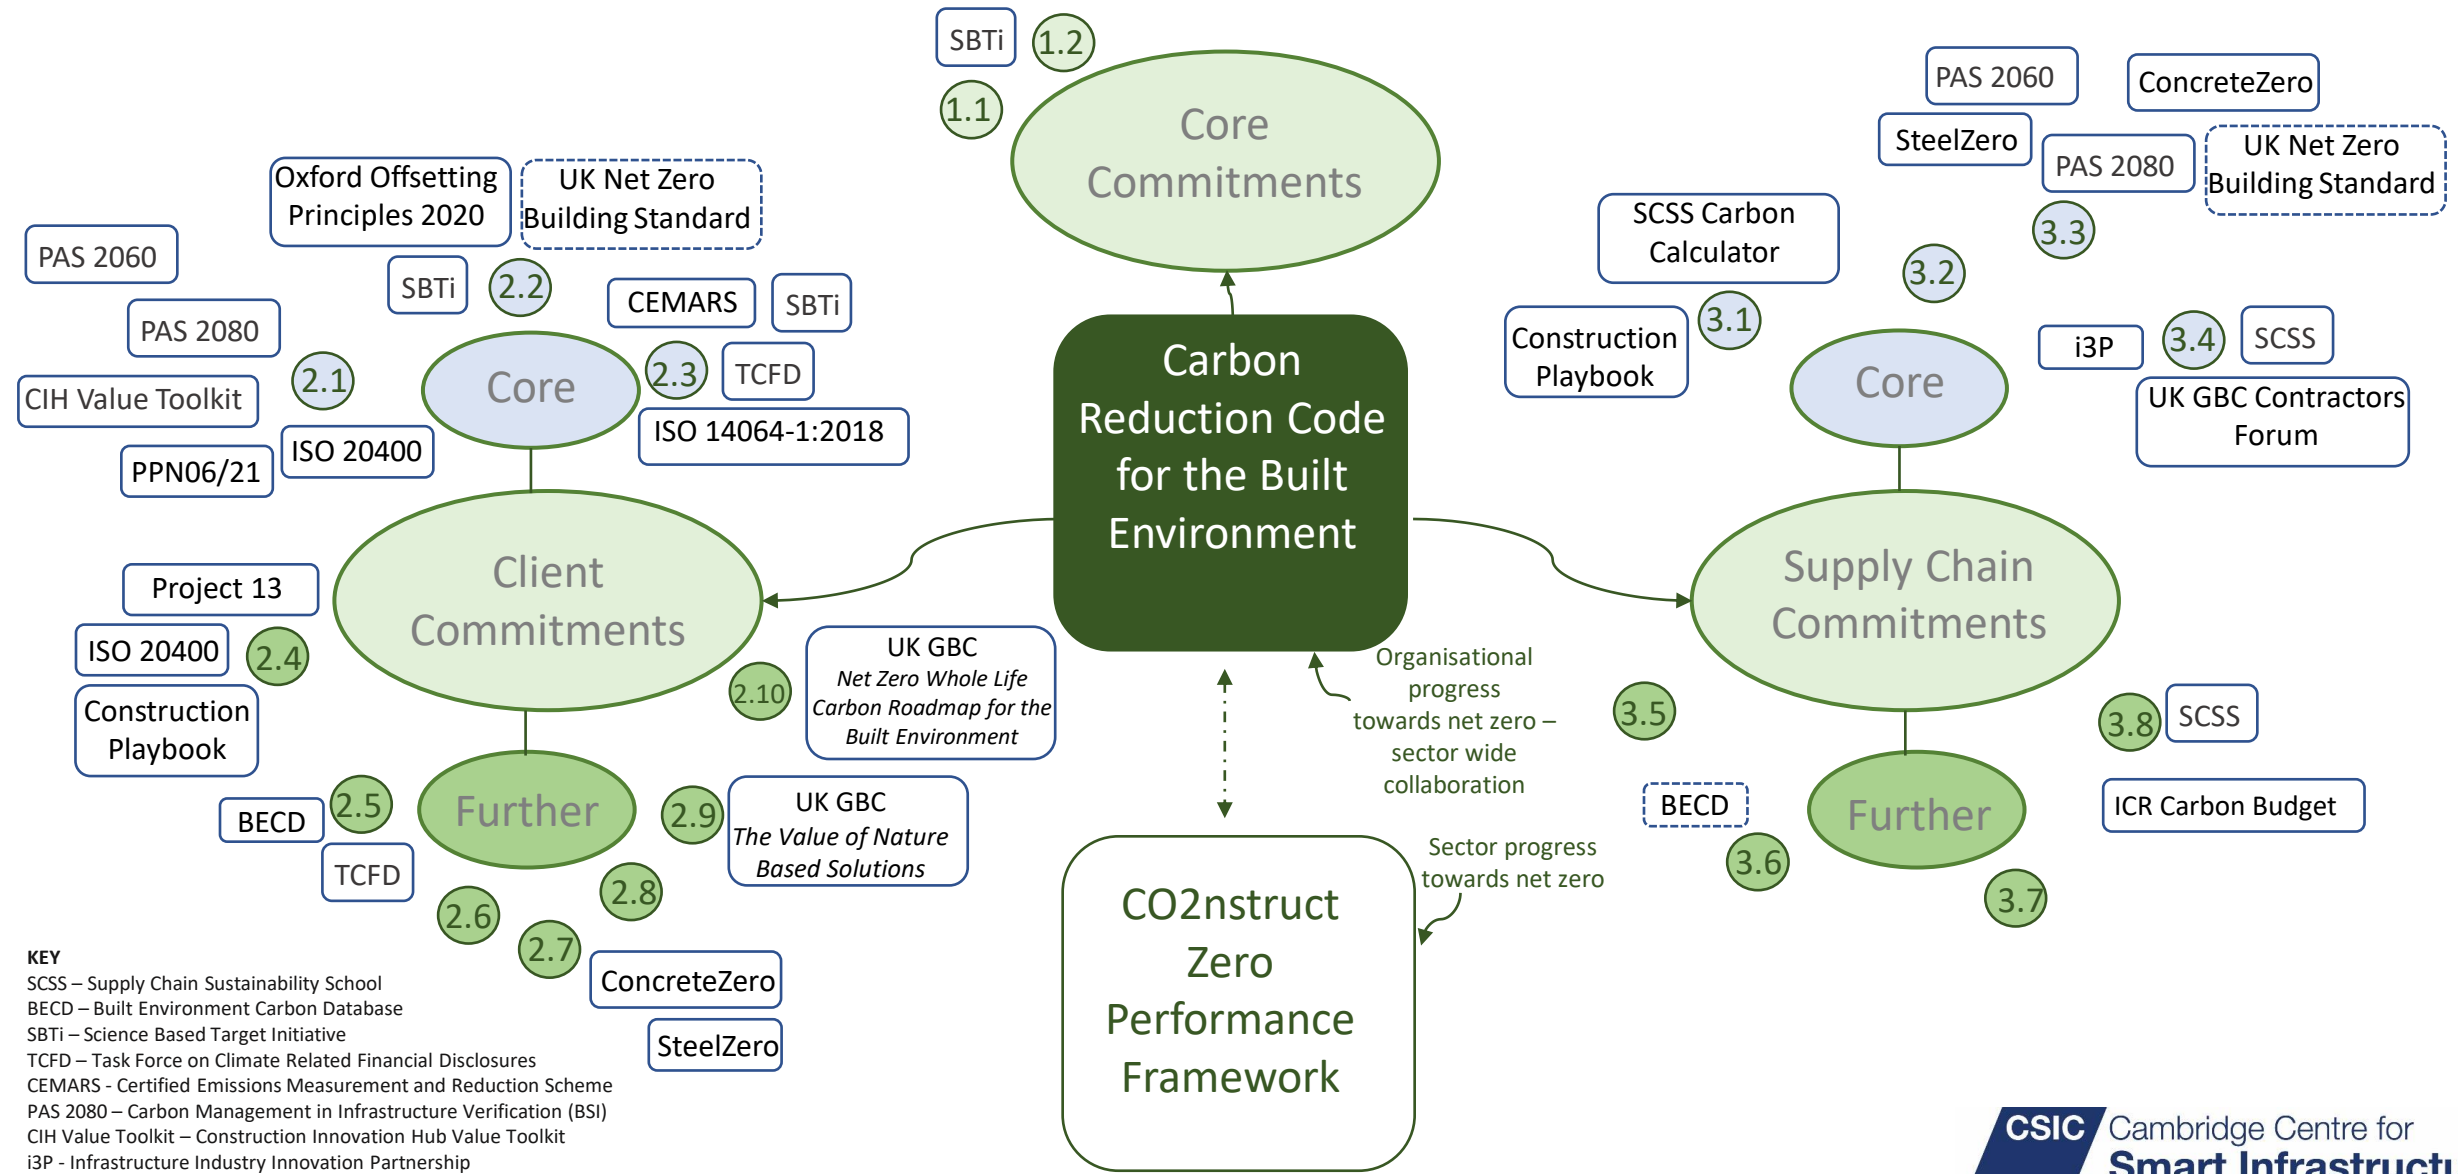

# Carbon Code for the Built Environment Ecosystem Map

**KEY**  
 SCSS – Supply Chain Sustainability School  
 BECD – Built Environment Carbon Database  
 SBTi – Science Based Target Initiative  
 TCFD – Task Force on Climate Related Financial Disclosures  
 CEMARS - Certified Emissions Measurement and Reduction Scheme  
 PAS 2080 – Carbon Management in Infrastructure Verification (BSI)  
 CIH Value Toolkit – Construction Innovation Hub Value Toolkit  
 i3P - Infrastructure Industry Innovation Partnership  
 UK GBC – UK Green Building Council  
 ICR – Infrastructure Carbon Review  
 Note: dashed lines indicate a resource that is still under development

<b>Carbon Reduction Code for the Built Environment Ecosystem Mapping Table</b>	<b>Carbon Code Commitments</b>																			
	<b>Core</b>		<b>Client</b>										<b>Supply Chain</b>							
			<b>Client Core</b>			<b>Client Further</b>							<b>SC Core</b>				<b>SC Further</b>			
	<b>Initiative/Resource</b>	1.1	1.2	2.1	2.2	2.3	2.4	2.5	2.6	2.7	2.8	2.9	2.1	3.1	3.2	3.3	3.4	3.5	3.6	3.7
Science Based Targets Initiative (SBTi)	x	x		x	x															
PAS 2080			x												x					
PAS 2060			x												x					
ISO 20400			x			x														
PPN06/21			x																	
CIH Value Toolkit			x																	
CEMARS					x															
TCFD					x		x													
ISO 14064-1:2018					x															
Oxford Offsetting Principles 2020				x																
UK Net Zero Building Standard				x											x					
Project 13						x														
Construction Playbook						x							x							
BECD							x										x			
ConcreteZero									x						x					
SteelZero									x						x					
UK GBC - The Value of Nature Based Solutions												x								
UK GBC Net Zero Whole Life Carbon Roadmap for the Built Environment													x							
SCSS Carbon Calculator													x							
i3P																x				
SCSS																x				x
UK GBC Contractors Forum																x				
ICR Carbon Budget																				x